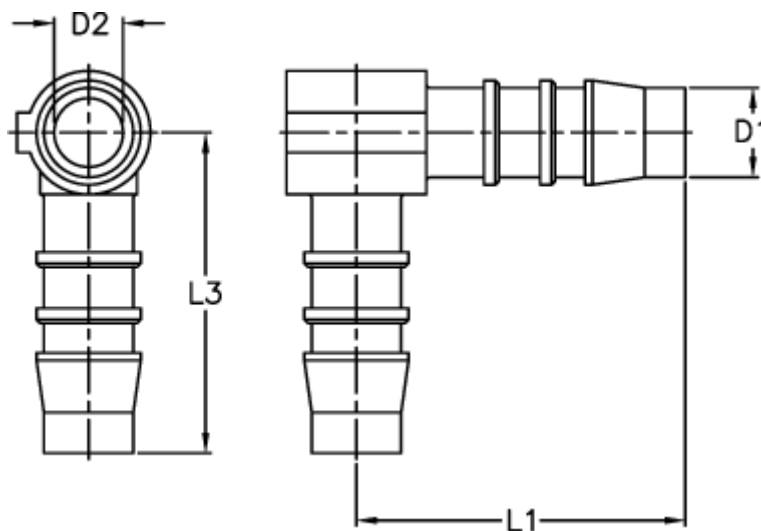

Article number: 027628900019

Description: Norma hose coupling WS 19

Measures

D1 = 19

D2 = 15.0

L1 = 43.5

L3 = 46.0